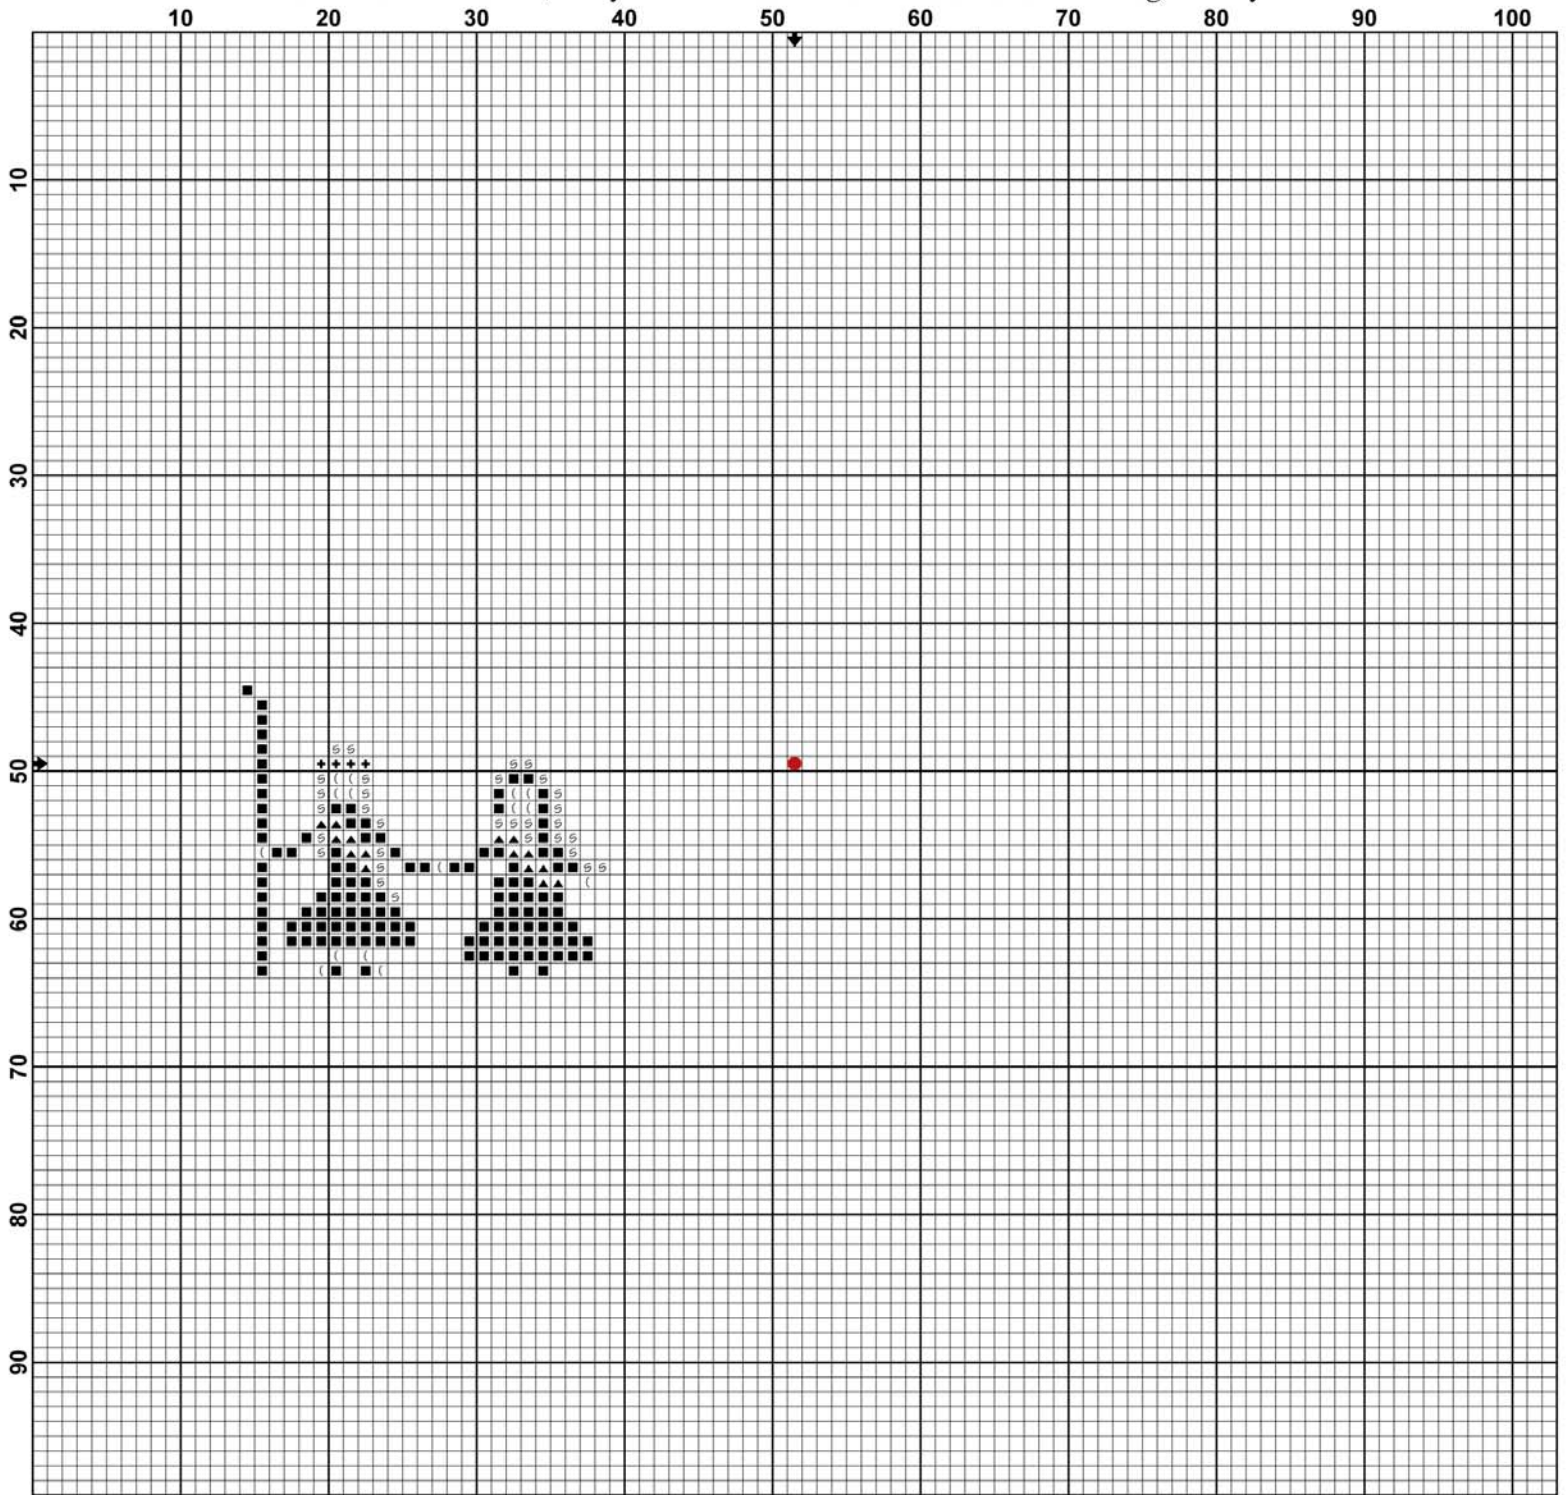

Passage for this week: Matthew 1:18-23 and Luke 2:1-5.

These verses can be printed out from this blog post or if you prefer a different version, they can be found online at www.biblegateway.com

IMPORTANT: While motifs may be identical in both Mary's Sampler I and II, their placement is different.

Your center is marked with the red dot. Use this to navigate to where you'll begin stitching your first motif.