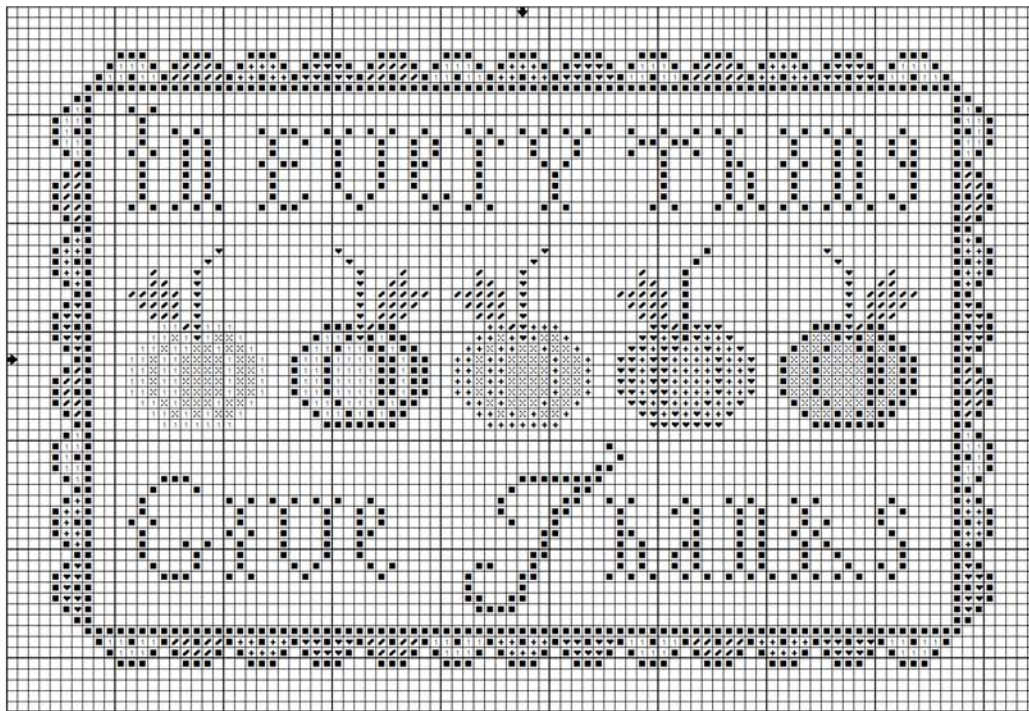

# Give Thanks (A Complimentary Chart from Plum Street Samplers)

FOR LIGHT-COLORED FABRIC, USE THIS CHART:

FOR BLACK FABRIC, USE THIS CHART:

Stitch Count: 87 x 57.

Choose whichever color and count of fabric you'd like for this pattern. (We love Vintage Exemplar by Lakeside Linens!)

SYMBOL	DMC
■	3371
✕	822
+	833
♥	640
◄	730
1	355

There are several options when it comes to black fabric.

(Our favorite is Black Forrest, also by Lakeside Linens.)

SYMBOL	DMC
■	3022
✕	Ecru
+	833
♥	3023
◄	730
1	632